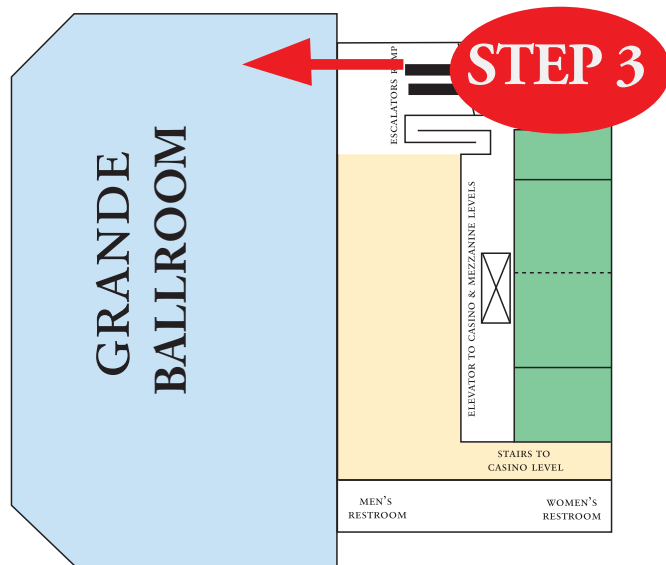

SILVER LEGACY Casino Level

GRANDE EXPOSITION HALL LEVEL

The Grande Walkway

- | | | | | |
|------------------------|--------------------------------|----------------------|----------------------|--------------------------------|
| Restrooms | Parking | Elevators | Bars/Lounges | Ami Jewelers |
| Telephones | Casino Gaming | Players' Club Booths | Arcades | Tradewinds |
| Transportation Centers | Keno | Casino Entrance | Entertainment Venues | Bijoux Turner |
| Escalators/Stairs | Race & Sportsbook, Poker Rooms | Restaurants/Food | Shops | Chester's Reno Harley-Davidson |