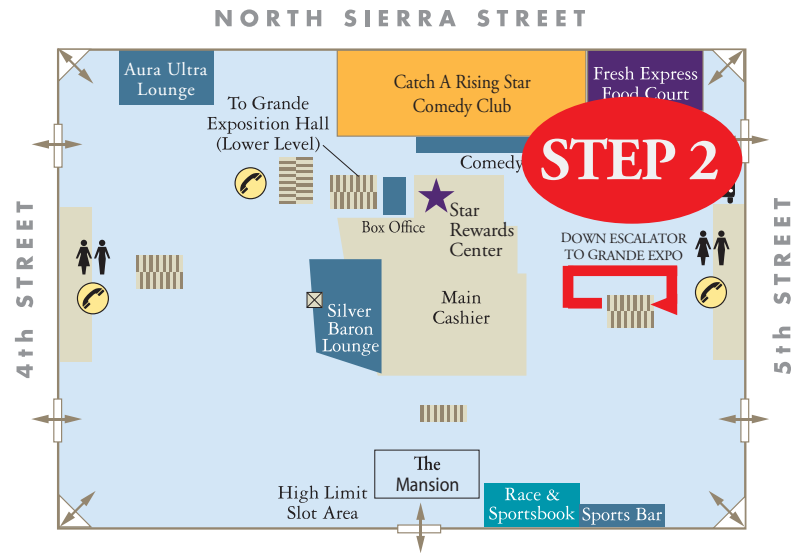

SILVER LEGACY Casino Level

GRANDE EXPOSITION HALL LEVEL

The Grande Walkway

- | | | | | |
|------------------------|--------------------------------|----------------------|----------------------|--------------------------------|
| Restrooms | Parking | Elevators | Bars/Lounges | Ami Jewelers |
| Telephones | Casino Gaming | Players' Club Booths | Arcades | Tradewinds |
| Transportation Centers | Keno | Casino Entrance | Entertainment Venues | Bijoux Turner |
| Escalators/Stairs | Race & Sportsbook, Poker Rooms | Restaurants/Food | Shops | Chester's Reno Harley-Davidson |